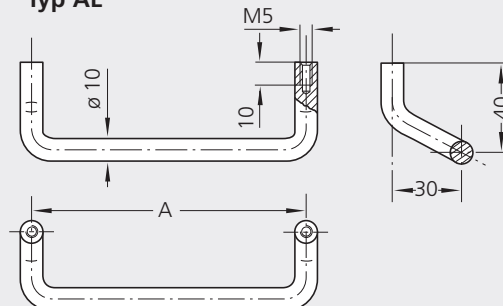

Griffserie RA und AE

Werkstoff und Oberfläche:
Rundaluminium $\varnothing$ 10 mm,
AlMgSi 0,5; Oberfläche mattiert
und naturfarben oder schwarz
eloxiert.

Bei Griffserie RA Oberfläche
glaskugelgestrahlt und halbglä-
nzend naturfarben oder schwarz
eloxiert.

Tragkraft:
min. 500 N

Hinweis:
Beliebige andere Abmessungen
auf Anfrage.

Handle Series RA and AE

Material and surface:
Round bar aluminium $\varnothing$ 10 mm,
AlMgSi 0.5; anodized with a
matt finish in natural or black
colour.

For handle series RA surface
glass ball blasted and anodized
with a satin finish in natural or
black colour.

Stress resistance:
min. 500 N.

Note:
Other dimensions available on
request.

**Aluminium-Bügelgriffe in
größeren Ausführungen
s. S. 123–125.**
**Aluminium bow type
handles in larger versions
see page 123–125.**

**Clean Line Ausführung
s. S. 222.**
**Clean Line version
see page 222.**

Typ AE

Typ RA	Standard		Halbglanz / Satin finish	
	naturfarben natural colour	schwarz black	naturfarben natural colour	schwarz black
A	Bestell-Nr. Order no.	Bestell-Nr. Order no.	Bestell-Nr. Order no.	Bestell-Nr. Order no.
55	RA-10.055.01	RA-10.055.04	RA-10.055.11	RA-10.055.14
88	RA-10.088.01	RA-10.088.04	RA-10.088.11	RA-10.088.14
100	RA-10.100.01	RA-10.100.04	RA-10.100.11	RA-10.100.14
120	RA-10.120.01	RA-10.120.04	RA-10.120.11	RA-10.120.14
180	RA-10.180.01	RA-10.180.04	RA-10.180.11	RA-10.180.14
200	RA-10.200.01	RA-10.200.04	RA-10.200.11	RA-10.200.14
235	RA-10.235.01	RA-10.235.04	RA-10.235.11	RA-10.235.14
250	RA-10.250.01	RA-10.250.04	RA-10.250.11	RA-10.250.14
Typ AE				
86	AE-10.086.01	AE-10.086.04		
120	AE-10.120.01	AE-10.120.04		
180	AE-10.180.01	AE-10.180.04