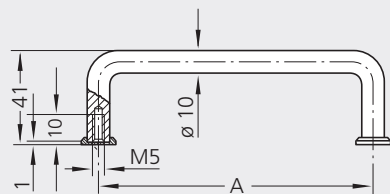

Griffserie RA und AE

Werkstoff und Oberfläche:
Rundaluminium $\varnothing$ 10 mm,
AlMgSi 0,5; Oberfläche mattiert
und naturfarben oder schwarz
eloxiert.

Bei Griffserie RA Oberfläche
glaskugelgestrahlt und halbglä-
nzend naturfarben oder schwarz
eloxiert.

Tragkraft:
min. 500 N

Hinweis:
Beliebige andere Abmessungen
auf Anfrage.

Handle Series RA and AE

Material and surface:
Round bar aluminium $\varnothing$ 10 mm,
AlMgSi 0.5; anodized with a
matt finish in natural or black
colour.

For handle series RA surface
glass ball blasted and anodized
with a satin finish in natural or
black colour.

Stress resistance:
min. 500 N.

Note:
Other dimensions available on
request.

**Aluminium-Bügelgriffe in
größeren Ausführungen
s. S. 123–125.**
**Aluminium bow type
handles in larger versions
see page 123–125.**

**Clean Line Ausführung
s. S. 222.**
**Clean Line version
see page 222.**

Typ RA

Typ RA	Standard		Halbglanz / Satin finish	
	naturfarben natural colour	schwarz black	naturfarben natural colour	schwarz black
A	Bestell-Nr. Order no.	Bestell-Nr. Order no.	Bestell-Nr. Order no.	Bestell-Nr. Order no.
55	RA-10.055.01	RA-10.055.04	RA-10.055.11	RA-10.055.14
88	RA-10.088.01	RA-10.088.04	RA-10.088.11	RA-10.088.14
100	RA-10.100.01	RA-10.100.04	RA-10.100.11	RA-10.100.14
120	RA-10.120.01	RA-10.120.04	RA-10.120.11	RA-10.120.14
180	RA-10.180.01	RA-10.180.04	RA-10.180.11	RA-10.180.14
200	RA-10.200.01	RA-10.200.04	RA-10.200.11	RA-10.200.14
235	RA-10.235.01	RA-10.235.04	RA-10.235.11	RA-10.235.14
250	RA-10.250.01	RA-10.250.04	RA-10.250.11	RA-10.250.14
Typ AE				
86	AE-10.086.01	AE-10.086.04		
120	AE-10.120.01	AE-10.120.04		
180	AE-10.180.01	AE-10.180.04